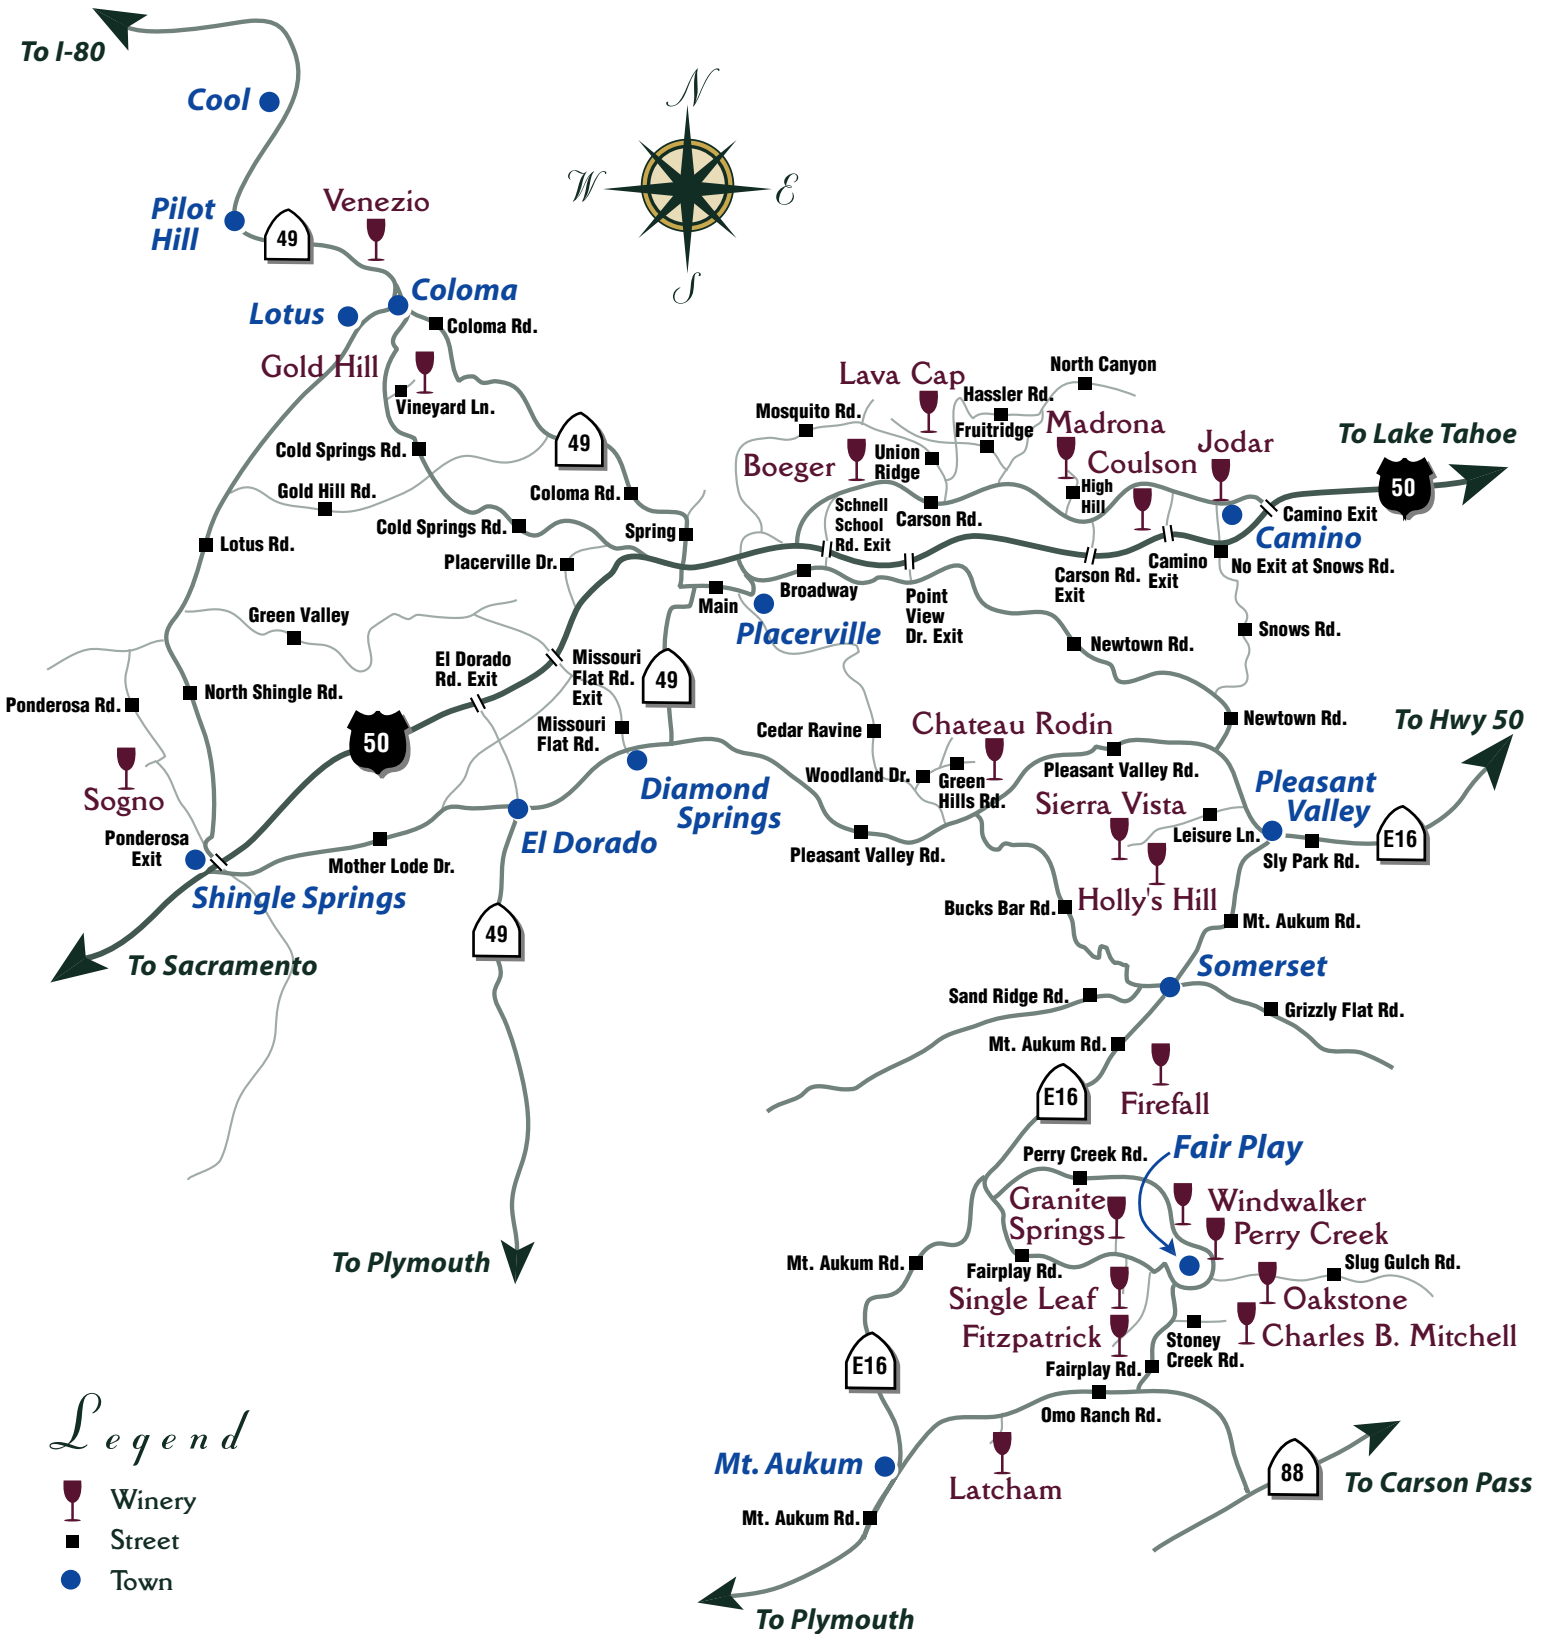

Driving Mileage

Sacramento to Placerville: 38 miles
 San Francisco to Placerville: 115 miles
 Napa to Placerville: 87 miles
 South Lake Tahoe to Placerville: 46 miles

Legend

-  Winery
-  Street
-  Town